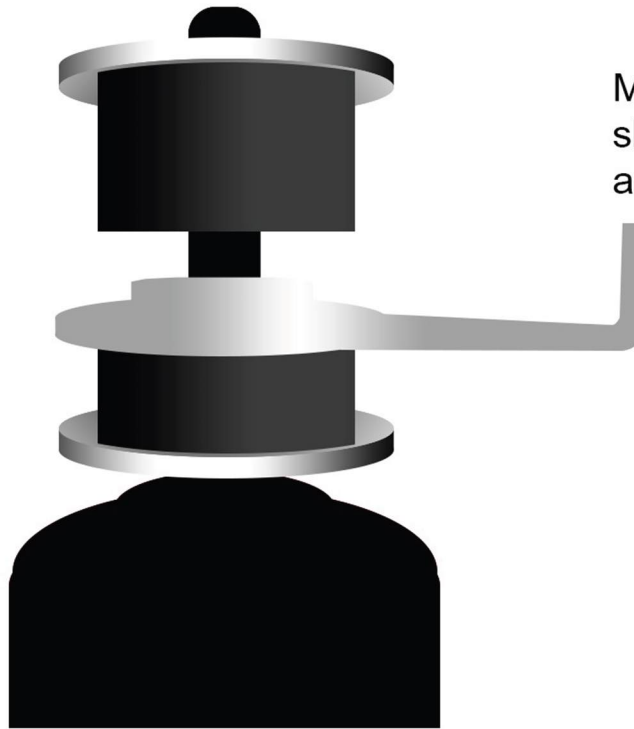

# Toyota Tundra 3<sup>rd</sup> Generation

Flat Washer

Bushing

Locator Washer  
(with holes)

Bushing  
(with nipples)

Flat Washer

May need to be slightly bent to fit around shock mount